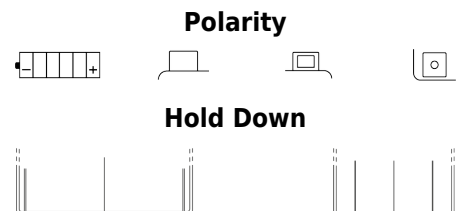

Product overview

Batteries for Motorcycles, ATVs, Snowmobiles, Garden

Conventional EB14L-A2

Part number	EB14L-A2
Technology	Flooded
EAN/GTIN	3661024033398
Voltage	12 V
Capacity	14 Ah
CCA	145 A
Length	135 mm
Width	90 mm
Height	165 mm
Box size	C49
Polarity	ETN 0
Terminal Type	M08
Hold Down	B0
Weights (subject of variation)	4.60 kg