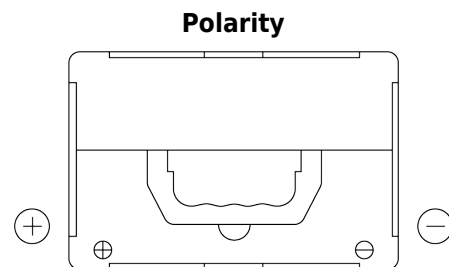

**Product overview**

Batteries for Cars

**Excell EB558**

Part number	EB558
Technology	Flooded
EAN/GTIN	3661024037419
Voltage	12 V
Capacity	55 Ah
CCA	620 A
Length	230 mm
Width	180 mm
Height	186 mm
Box size	G75
Polarity	ETN 1
Terminal Type	SAE S 3/8" side Terminal
Hold Down	B7
Weights (subject of variation)	14.20 kg