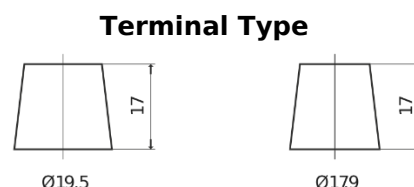

**Product overview**

Batteries for Cars

**Premium EA654**

Part number	EA654
Technology	Flooded
EAN/GTIN	3661024034142
Voltage	12 V
Capacity	65 Ah
CCA	580 A
Length	230 mm
Width	173 mm
Height	222 mm
Box size	D23
Polarity	ETN 0
Terminal Type	EN taper post
Hold Down	Korean B1
Weights (subject of variation)	16.00 kg