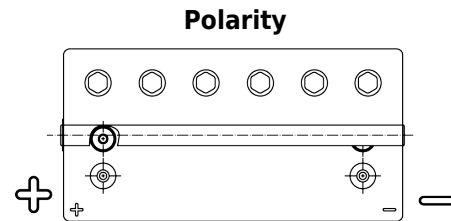

Product overview

Batteries for Marine and Leisure

Dual AGM EP900

Part number	EP900
Technology	AGM
EAN/GTIN	3661024035965
Voltage	12 V
Capacity	100 Ah
CCA	800 A
Watt hour	900 Wh
Length	330 mm
Width	173 mm
Height	240 mm
Box size	G31
Polarity	ETN 1
Terminal Type	SAE M 3/8"- 5/16" taper&stud
Hold Down	B0
Weights (subject of variation)	31.00 kg