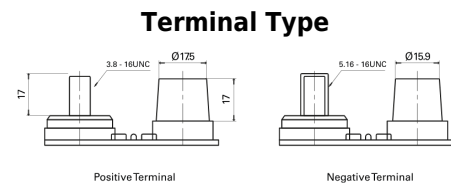

Product overview

Batteries for Marine and Leisure

Dual AGM EP900

Part number	EP900
Technology	AGM
EAN/GTIN	3661024035965
Voltage	12 V
Capacity	100 Ah
CCA	800 A
Watt hour	900 Wh
Length	330 mm
Width	173 mm
Height	240 mm
Box size	G31
Polarity	ETN 1
Terminal Type	SAE M 3/8"- 5/16" taper&stud
Hold Down	B0
Weights (subject of variation)	31.00 kg