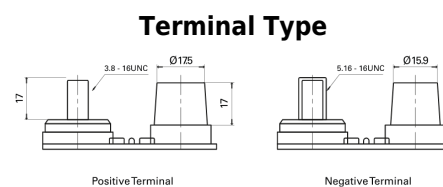

**Product overview**

Batteries for Marine and Leisure

**Dual AGM EP450**

Part number	EP450
Technology	AGM
EAN/GTIN	3661024035972
Voltage	12 V
Capacity	50 Ah
CCA	750 A
Watt hour	450 Wh
Length	260 mm
Width	173 mm
Height	206 mm
Box size	G34
Polarity	ETN 1
Terminal Type	SAE M 3/8"- 5/16" taper&stud
Hold Down	B7
Weights (subject of variation)	18.60 kg