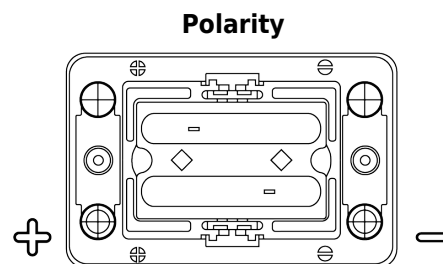

**Product overview**

Batteries for Marine and Leisure

**Dual AGM EP450**

Part number	EP450
Technology	AGM
EAN/GTIN	3661024035972
Voltage	12 V
Capacity	50 Ah
CCA	750 A
Watt hour	450 Wh
Length	260 mm
Width	173 mm
Height	206 mm
Box size	G34
Polarity	ETN 1
Terminal Type	SAE M 3/8"- 5/16" taper&stud
Hold Down	B7
Weights (subject of variation)	18.60 kg