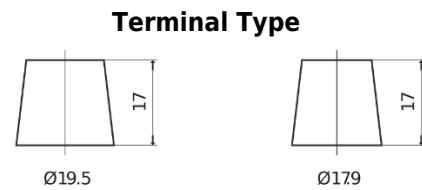

Product overview

Batteries for Marine and Leisure

Equipment GEL ES2400

Part number	ES2400
Technology	GEL
EAN/GTIN	3661024035750
Voltage	12 V
Capacity	210 Ah
Watt hour	2400 Wh
Length	518 mm
Width	274 mm
Height	240 mm
Box size	D06
Polarity	ETN 3
Terminal Type	EN taper post
Hold Down	B0
Weights (subject of variation)	63.50 kg