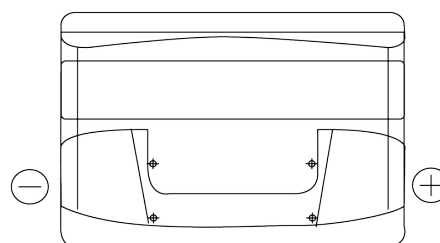

Product overview

Batteries for Cars

Excell EB740

Part number	EB740
Technology	Flooded
EAN/GTIN	3661024034555
Voltage	12 V
Capacity	74 Ah
CCA	680 A
Length	278 mm
Width	175 mm
Height	190 mm
Box size	L03
Polarity	ETN 0
Terminal Type	EN taper post
Hold Down	B13
Weights (subject of variation)	16.60 kg

Polarity

Terminal Type

Positive Terminal

Negative Terminal

Hold Down

Design, features and specifications are subject to change without notice. We disclaim any representation or warranty, express or implied, concerning the data or recommendations, and in no event shall be liable for any loss or damage claimed to have arisen as a result. Some products may not be available in your local market.