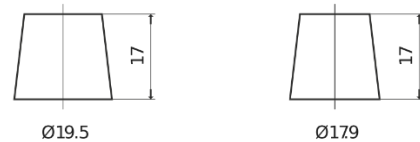

Product overview

Batteries for Cars

Premium EA900

Part number	EA900
Technology	Flooded
EAN/GTIN	3661024036450
Voltage	12 V
Capacity	90 Ah
CCA	720 A
Length	315 mm
Width	175 mm
Height	190 mm
Box size	L04
Polarity	ETN 0
Terminal Type	EN taper post
Hold Down	B13
Weights (subject of variation)	19.70 kg

Polarity

Terminal Type

Positive Terminal

Negative Terminal

Hold Down

Design, features and specifications are subject to change without notice. We disclaim any representation or warranty, express or implied, concerning the data or recommendations, and in no event shall be liable for any loss or damage claimed to have arisen as a result. Some products may not be available in your local market.