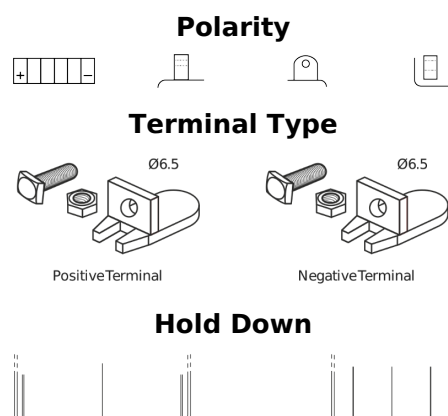

### GEL GEL12-30

Part number	GEL12-30
Technology	GEL
EAN/GTIN	3661024034081
Voltage	12 V
Capacity	30 Ah
CCA	180 A
Length	197 mm
Width	132 mm
Height	186 mm
Box size	U01
Polarity	ETN 1
Terminal Type	EN full Ford lug
Hold Down	B0
Weights (subject of variation)	11.10 kg