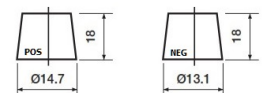

Yuasa Technical Data Sheet

Yuasa YBX7053 - YBX7000 EFB Start Stop Plus Batteries

Performance

Voltage	12V
Capacity (20-hour)	45Ah
Cold Cranking Amps (EN1)	450A

Dimensions

Length	238mm
Width	128mm
Height	227mm

Weights & Measures

Mean Weight with Acid	13kg
Acid Volume	3 litres

Container Features

Case Type	B24 JIS EFB (N55)
Hold Down	N
Lid Type	Flat Lid

Technology

Flame Arrestor Technology	✓
Separator	Ca/Ca
Recommended Charge Rate	PE
Performance Marking	3A
	W3-C2-V3-M1

Terminal Type

T1/T3

Standard DIN Post

Remove T1 adapter for T3

Cell Assembly Layout

Battery Hold-down

Data Sheet generated on 24/02/2023 - E&OE