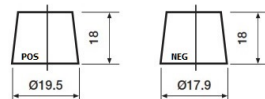

Terminal Type

T1/T3

Standard DIN Post

Remove T1 adapter for T3