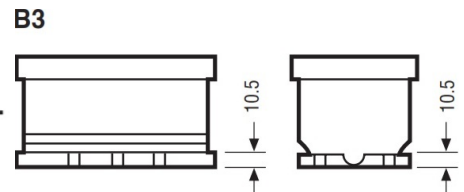

Weights & Measures

Mean Weight with Acid	17.6kg
-----------------------	--------

Container Features

Case Type	LB3 DIN EFB
Hold Down	B3
State of Charge Indicator	✓
Handles	✓
End Venting	✓
Lid Type	SMF Double Lid

Cell Assembly Layout

Battery Hold-down

Data Sheet generated on 17/11/2024 - E&OE