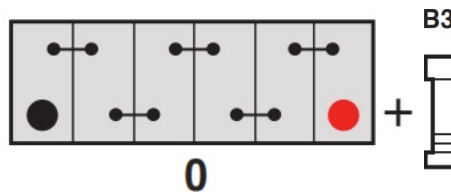

Cell Assembly Layout