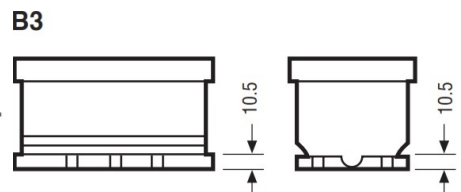

Weights & Measures

Mean Weight with Acid	21.2kg
-----------------------	--------

Container Features

Case Type	L4 DIN EFB
Hold Down	B3
State of Charge Indicator	✓
Handles	✓
End Venting	✓
Lid Type	SMF Double Lid

Cell Assembly Layout

Battery Hold-down

Data Sheet generated on 25/12/2024 - E&OE