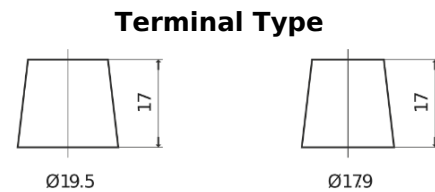

Product overview

Batteries for Trucks, Buses, Construction, Agriculture

PowerPRO EF1453

Part number	EF1453
Technology	Flooded
EAN/GTIN	3661024035309
Voltage	12 V
Capacity	145.0 Ah
CCA	900 A
Length	513 mm
Width	189 mm
Height	223 mm
Box size	D04
Polarity	ETN 3
Terminal Type	EN taper post
Hold Down	B0
Weights (subject of variation)	35.90 kg